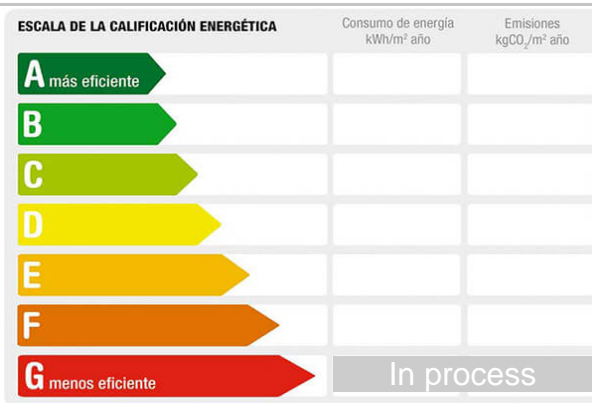

Reference: **2415-A**
Property type: Office
Sale/rent: For rent
Price: **500 €**
Condition: Good condition

Floor: 1
Town: Bollullos de la Mitación
Province: Sevilla
Postal code: 41110
Zone: CENTRO

Sqm built: 75 **Floor:** stoneware **Bedrooms:** 3
Toilets: 2 **Outward/Inward:** outward