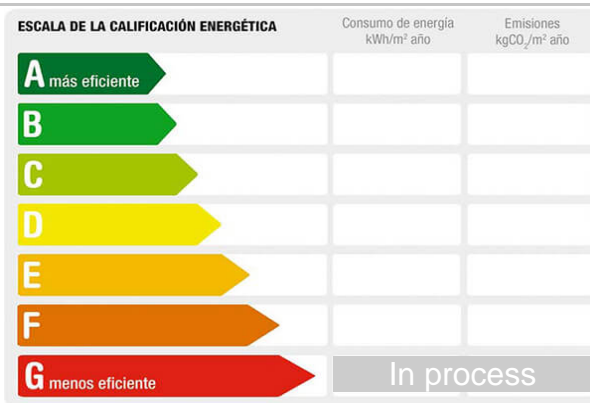

Reference: **2261-A**
Property type: Rural property Rural property
Sale/rent: For sale
Price: **120.000 €**
Condition: To be reformed

Address: VISTA DEL ALJARAFE
Town: Palomares del Río
Province: Sevilla
Postal code: 41928
Zone: Palomares del Río