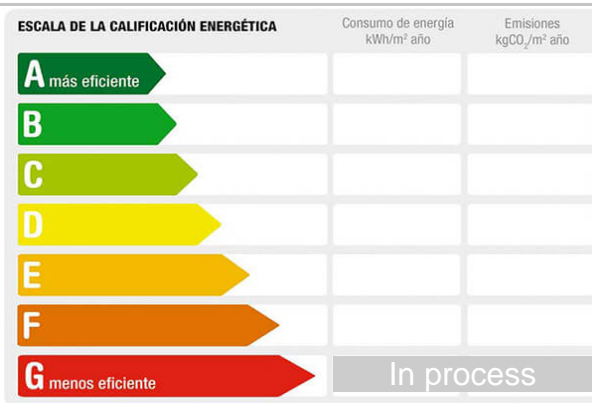

Reference: **2246-A**
Property type: House Adosado
Sale/rent: For sale
Price: **95.000 €**
Condition: Good condition

Address: SEVERO OCHOA
Town: Bollullos de la Mitación
Province: Sevilla
Postal code: 41110
Zone: CENTRO

Sqm built: 146	Floor: terrazzo	Plot sq.meters: 110
Terraces: 1	Bedrooms: 5	Bathrooms: 2
Antiquity: 1987	Outward/Inward: outward	Cupboards: 1

Description:

REF:2246 ALJASOL VENDE

Casa adosada en calle Severo Ochoa de Bollullos de la Mitación con 146 m2 construidos y 110 m2 de parcela.