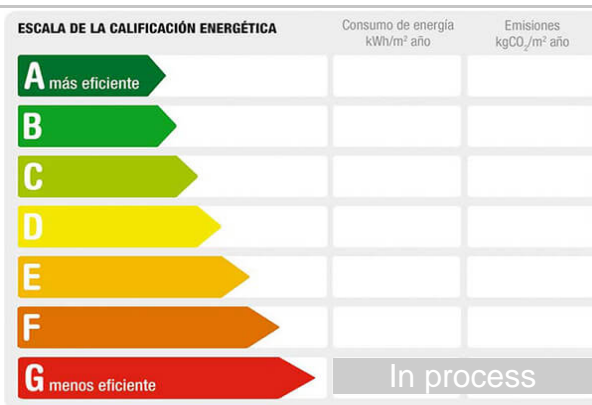

Reference: **2177-a**
Property type: Rural property
Sale/rent: For sale
Price: **140.000 €**
Condition: Good condition

Address: camino de la cubeta
Town: Bollullos de la Mitación
Province: Sevilla
Postal code: 41110
Zone: TORREON DE LA JULIANA