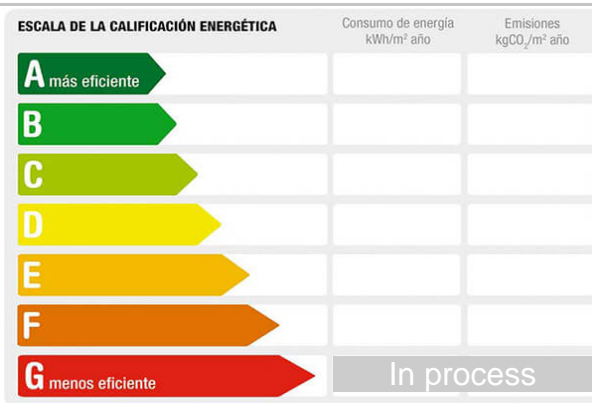

Reference: **1977-A**  
Property type: Commercial  
Sale/rent: For rent  
Price: **400 €**  
Condition: Good condition

Address: SEVILLA  
Town: Bollullos de la Mitación  
Province: Sevilla  
Postal code: 41110  
Zone: CENTRO