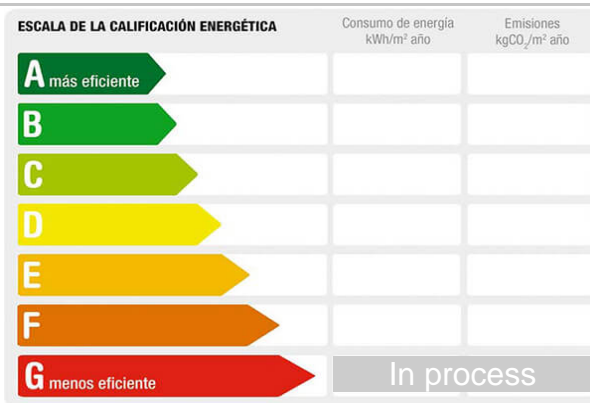

Reference: **1961-a**
Property type: Commercial
Sale/rent: For rent
Price: **1.000 €**
Condition: Good condition

Town: Bollullos de la Mitación
Province: Sevilla
Postal code: 41110
Zone: aljarafe

Sqm built: 180 **Stays:** 1 **Toilets:** 1
Outward/Inward: inward